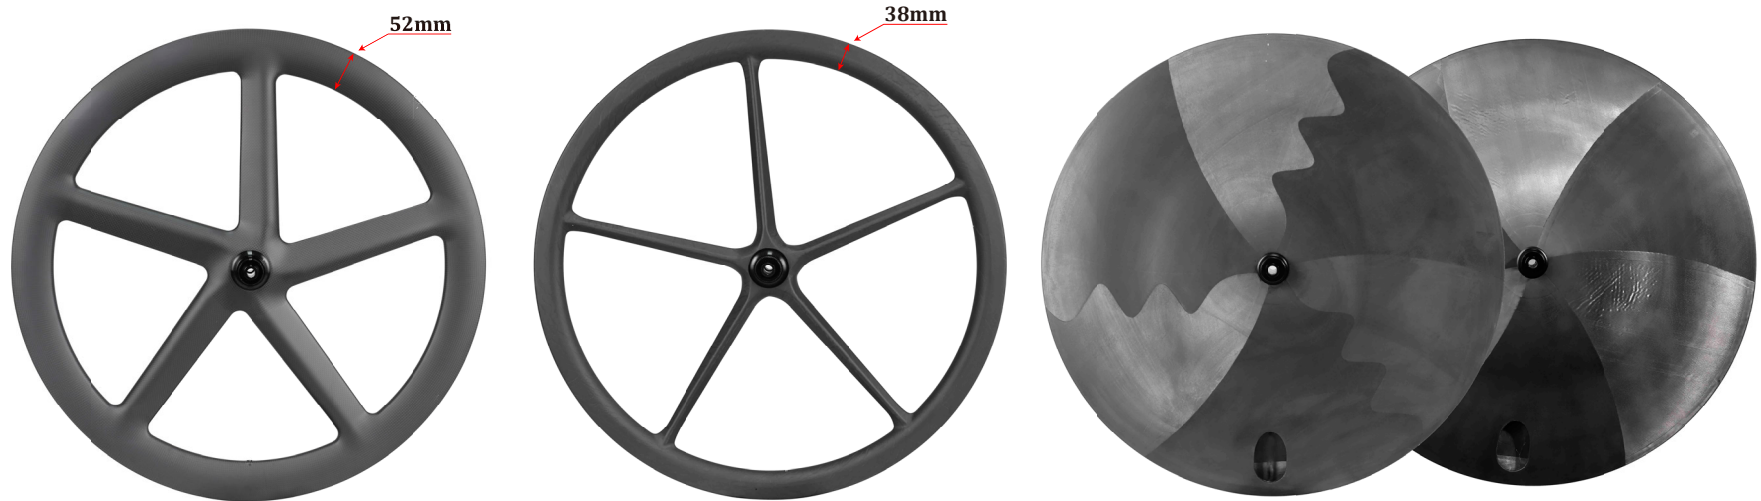

ProX 5-Spoke Carbon Wheels and Full Disk Rear Wheel

Model	P5-52C DB	P5-38C DB	UFO27-DISC
Rim Drawing			
Rim Depth	52mm	38mm	N/A
Rim Width	25mm Outer (18mm Inner)	28mm Outer (21.6mm Inner)	27mm Outer (21mm Inner)
Tire Type	Tubeless or Clincher	Tubeless or Clincher	Tubeless or Clincher
Hub	ProX 36DB	ProX 36DB	ProX 36DB
Front Size	12*100mm Thru-Axle	12*100mm Thru-Axle	N/A
Rear Size	12*142mm Thru-Axle	12*142mm Thru-Axle	12*142mm Thru-Axle
Spoke	5-Spoke Carbon	5-Spoke Carbon	Full Disk
Tire Size (Recommended)	700*25C-40C	700*28C-50C	700*28C-45C
Weight (+/-3%)	F:850g | R:950g	F:625g | R:725g	970g