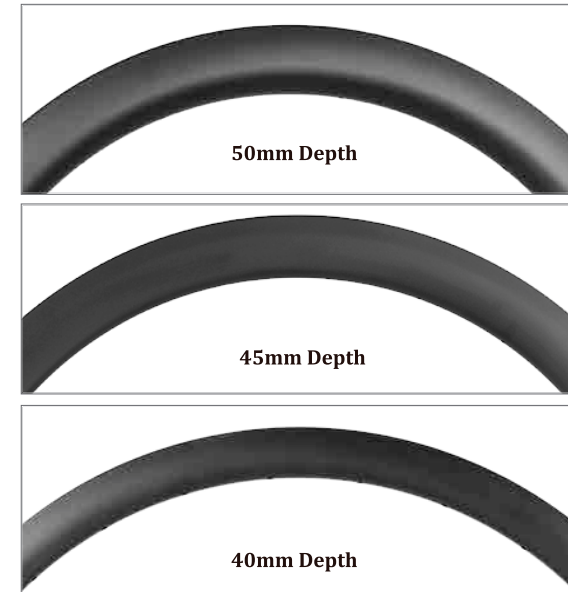

ProX Carbon Gravel Rims Widened 26mm/32mm Inner Width 700C Gravel Bike Rims

Model	PXG26-40C	PXG26-45C	PXG26-50C	PXG32-40C	PXG32-45C	PXG32-50C
Sectional Drawing						
Rim Depth	40mm	45mm	50mm	40mm	45mm	50mm
Rim Width	31.5mm Outer (26mm Inner)	31.5mm Outer (26mm Inner)	31.5mm Outer (26mm Inner)	37.5mm Outer (32mm Inner)	37.5mm Outer (32mm Inner)	37.5mm Outer (32mm Inner)
Weight(±15g)	410g	430g	450g	430g	440g	460g
Terrain (Recommended)	CX/Gravel	CX/Gravel	CX/Gravel	CX/Gravel	CX/Gravel	CX/Gravel
ERD	560mm	550mm	540mm	560mm	550mm	540mm
Material	T700	T700	T700	T700	T700	T700
Max Weight Limit	120kg/265lb	120kg/265lb	120kg/265lb	120kg/265lb	120kg/265lb	120kg/265lb
Max Spoke Tension	130kgf	130kgf	130kgf	130kgf	130kgf	130kgf
Max Tire Pressure	90psi/6.2bar	90psi/6.2bar	90psi/6.2bar	90psi/6.2bar	90psi/6.2bar	90psi/6.2bar
Tire Size (Recommended)	700*35C-50C	700*35C-50C	700*35C-50C	700*44C-70C	700*44C-70C	700*44C-70C