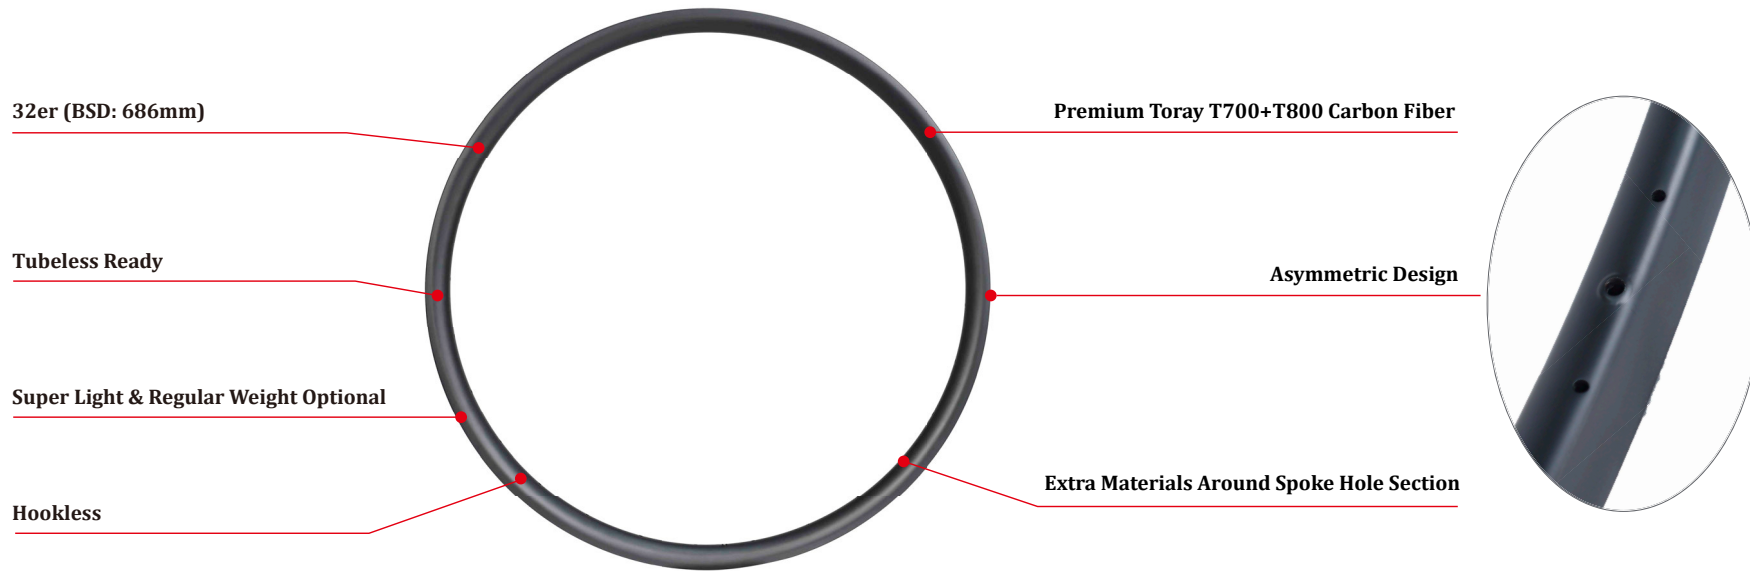

ProX 32er MTB Carbon Rims 32inch Mountain Bike Carbon Rims For XC/AM

Model	AD32-36SL	AD32-36
Sectional Drawing		
Rim Depth	2.8mm	2.8mm
Rim Width	35.8mm Outer (30mm Inner)	35.8mm Outer (30mm Inner)
Weight(±15g)	460g	500g
Terrain (Recommended)	Cross Country and All Mountain	Cross Country and All Mountain
ERD	646mm	646mm
Material	T700+T800	T700
Max Weight Limit	100kg/220lb	120kg/265lb
Max Spoke Tension	145kgf	145kgf
Max Tire Pressure	40psi/2.7bar	40psi/2.7bar
Tire Size (Recommended)	32*2.3"-2.8"	32*2.3"-2.8"