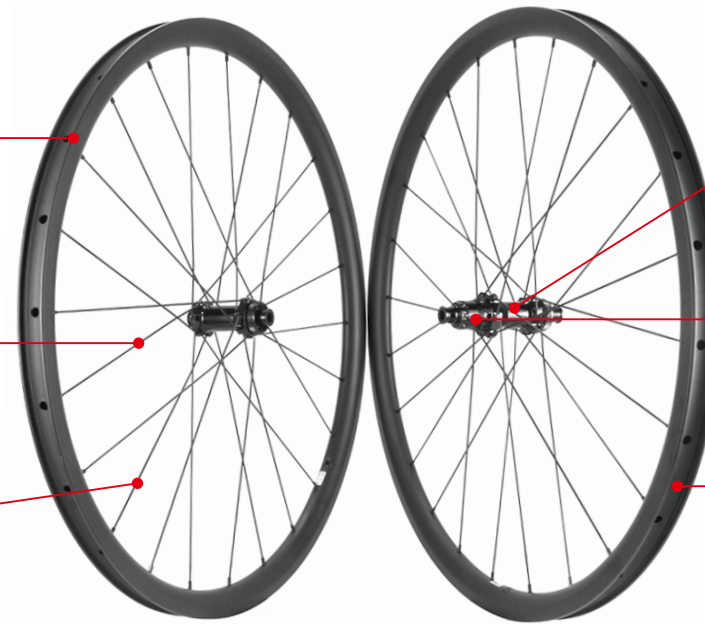

Bead Hook and Hookless rims optional

Pillar 1423 spokes, Aero&strong

Front 24/Rear 24 Spokes

ProX 98DB Economical Disc Brake Hubs

6-Pawl Freehub System
Shimano 11/12s or SRAM 12s XDR Optional

Compatible for 700*30C-50C tire (tubeless ready)

ProX Affordable 98DB Disc Brake 700C Gravel Carbon Wheels

Model	98DB-PCX33-1423	98DB-PZX33-1423	98DB-PCX44-1423	98DB-PZX44-1423
Rim Drawing				
Rim Depth	33mm	33mm	44mm	44mm
Rim Width	28mm Outer (21mm Inner)	28mm Outer (23mm Inner)	28mm Outer (21mm Inner)	28mm Outer (23mm Inner)
Tire Type	Tubeless or Clincher	Tubeless or Clincher	Tubeless or Clincher	Tubeless or Clincher
Hub	ProX 98DB	ProX 98DB	ProX 98DB	ProX 98DB Disc
Front Size	12*100mm Thru-Axle	12*100mm Thru-Axle	12*100mm Thru-Axle	12*100mm Thru-Axle
Rear Size	12*142mm Thru-Axle	12*142mm Thru-Axle	12*142mm Thru-Axle	12*142mm Thru-Axle
Spoke	Pillar 1423	Pillar 1423	Pillar 1423	Pillar 1423
Tire Size (Recommended)	700*30C-50C	700*30C-50C	700*30C-50C	700*30C-50C
Weight (+/-3%)	1487g	1487g	1547g	1547g