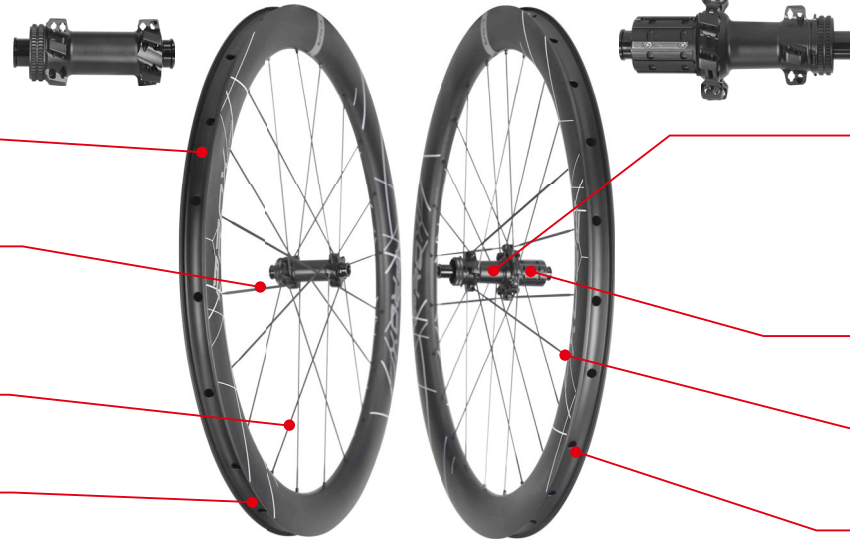

NEW

23.5mm Inner Width

**Front: 20H (1:1 Ratio)
Rear: 24H (2:1 Ratio)**

**Full Carbon Spoke Width:
3.2mm
5.2mm**

Tubeless Ready

**ProX C69DB Hubs Ceramic Bearings
54T Ratchet Freehub System**

**Freehub Body Options:
Shimano HG 11/12s
SRAM XDR
Shimano Micro Spline Road (MSR)
Campagnolo N3W**

Titanium Nipples

Compatible For 700*30C-50C Tire

ProX Ultra Light C69DB Ratchet System Full Carbon Spoke Wheels (With Titanium Nipples)

Model	C69DB-RD923-35UL	C69DB-RD923-45UL	C69DB-RD923-50UL	C69DB-RD923-55UL	C69DB-RD923-60UL	C69DB-RD923-65UL	C69DB-RD923-85UL
Rim Drawing							
Rim Depth	35mm	45mm	50mm	55mm	60mm	65mm	85mm
Rim Width	30mm Outer (23.5mm Inner)	30mm Outer (23.5mm Inner)	30mm Outer (23.5mm Inner)	30mm Outer (23.5mm Inner)	30mm Outer (23.5mm Inner)	30mm Outer (23.5mm Inner)	30mm Outer (23.5mm Inner)
Tire Type	Tubeless or Clincher	Tubeless or Clincher	Tubeless or Clincher	Tubeless or Clincher	Tubeless or Clincher	Tubeless or Clincher	Tubeless or Clincher
Hub	ProX C69DB	ProX C69DB	ProX C69DB	ProX C69DB	ProX C69DB	ProX C69DB	ProX C69DB
Front Size	12*100mm Thru-Axle	12*100mm Thru-Axle	12*100mm Thru-Axle	12*100mm Thru-Axle	12*100mm Thru-Axle	12*100mm Thru-Axle	12*100mm Thru-Axle
Rear Size	12*142mm Thru-Axle	12*142mm Thru-Axle	12*142mm Thru-Axle	12*142mm Thru-Axle	12*142mm Thru-Axle	12*142mm Thru-Axle	12*142mm Thru-Axle
Spoke	ProX CT3	ProX CT3	ProX CT3	ProX CT3	ProX CT3	ProX CT3	ProX CT3
Tire Size (Recommended)	700*30C-50C	700*30C-50C	700*30C-50C	700*30C-50C	700*30C-50C	700*30C-50C	700*30C-50C
Weight (+/-3%)	1074g	1114g	1134g	1184g	1244g	1284g	1454g